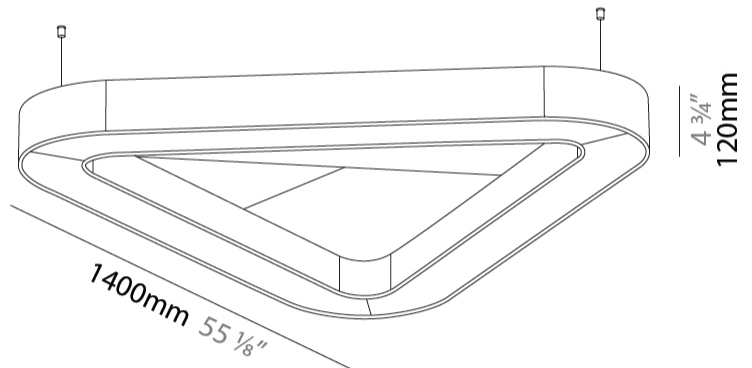

GENERAL

Series: Victory Acoustic
Partner: Prolicht
Division: Architectural
Installation: Suspension
Product Type: Acoustic
Mounting Location: Ceiling
Light Distribution: Direct

PHYSICAL

Shape: Round
Length (mm): 1400
Length (in): 55 ¹/₈
Width (mm): 1271
Width (in): 50 ¹/₁₆
Height (mm): 120
Height (in): 4 ³/₄

Diffuser: [PMMA - Opal / Micro-Prism](#)
Fixture Finish: [SSR / BKV / CWI / CRY / HAB / UFT / ITA / RUA / FTG / MYG / LOD / PUS / FRO / FUP / KIA / POP / BLS / SPG / MEY / GOH / CHC / COM / ABZ / JAG / OBR / MOS / ROR](#)

Acoustic Finish: [SFW / CYW / SEE / SYN / MTS / PMB / TTN / CYB / STO / DPE / BES / SHB / ARE / ANE / VRD / CRF](#)

Fixture Material: Aluminum
Primary Material: Acoustic
Cable Details: 2000mm / 78 3/4" or 6000mm / 236 1/4" Transparent Cable

ELECTRICAL

Lamp Type: LED (Zhaga Standard)
Input Wattage (W): 58.7
Total Output Wattage (W): 53.7
Dimming: [Non-Dimmable](#)
Driver Included: Yes
Driver Location: Integrated
Driver Type: Constant Current - Universal
Driver Class: Class 2
Input Voltage (V): 120 - 277

LED

Color Temperature (°K): [2700 / 3000 / 3500 / 4000](#)
Max. Delivered Lumen (lm): [4979 / 5153 / 6051 / 5239](#)
Nominal Lumen (lm): [7660 / 7928 / 9309 / 8060](#)
CRI: >90 CRI
Lamp Life (hrs): 50000

OPTICAL

RATINGS AND CERTIFICATIONS

Certified By: CSA Certified to UL and CSA Standards
IP rating: IP20