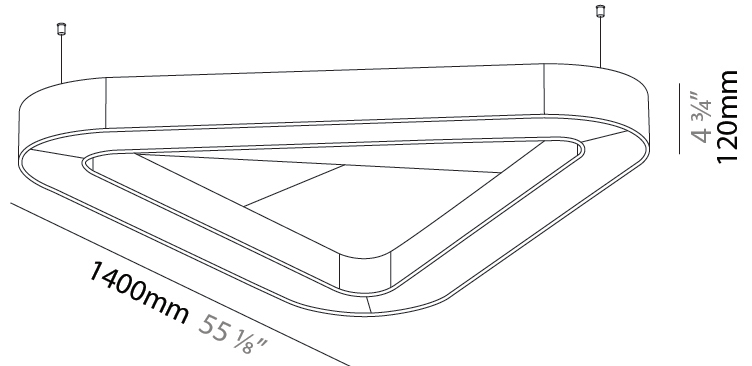

GENERAL

Series: Victory Acoustic
Partner: Prolicht
Division: Architectural
Installation: Suspension
Product Type: Acoustic
Mounting Location: Ceiling
Light Distribution: Direct / Indirect

PHYSICAL

Shape: Round
Length (mm): 1400
Length (in): 55 1/8
Width (mm): 1271
Width (in): 50 1/16
Height (mm): 120
Height (in): 4 3/4
Diffuser: PMMA - Opal / Micro-Prism
Fixture Finish: SSR / BKV / CWI / CRY / HAB / UFT / ITA / RUA / FTG / MYG / LOD / PUS / FRO / FUP / KIA / POP / BLS / SPG / MEY / GOH / CHC / COM / ABZ / JAG / OBR / MOS / ROR
Acoustic Finish: SFW / CYW / SEE / SYN / MTS / PMB / TTN / CYB / STO / DPE / BES / SHB / ARE / ANE / VRD / CRF
Fixture Material: Aluminum
Primary Material: Acoustic
Cable Details: 2000mm / 78 3/4" or 6000mm / 236 1/4" Transparent Cable

ELECTRICAL

Lamp Type: LED (Zhaga Standard)
Input Wattage (W): 88.1
Total Output Wattage (W): 80
Dimming: Non-Dimmable
Driver Included: Yes
Driver Location: Integrated
Driver Type: Constant Current - Universal
Driver Class: Class 2
Input Voltage (V): 120 - 277

LED

Color Temperature (°K): 2700 / 3000 / 3500 / 4000
Max. Delivered Lumen (lm): Max. 8866
Nominal Lumen (lm): Max. 12090
CRI: >90 CRI
Lamp Life (hrs): 50000

OPTICAL

RATINGS AND CERTIFICATIONS

Certified By: CSA Certified to UL and CSA Standards
IP rating: IP20